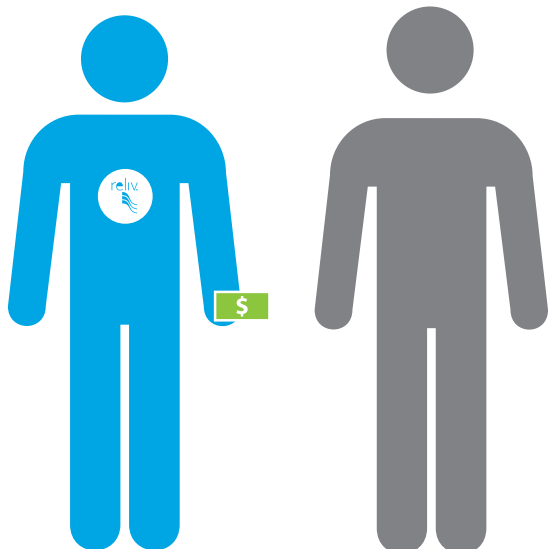

Your Best Options

Master Affiliate

$56 lifetime membership

Enjoy Reliv products at **40% discount**

Eligible to sponsor, earn wholesale and retail profit, cash bonuses and trip promotions

Promote MAs and earn overrides

Investment* = $3,500
Profit Range = $250-$2,400
(5%-40%)

Key Affiliate - Fast Start

$56 lifetime membership

Enjoy Reliv products at **30% discount**

Eligible to sponsor and increase profit/distance level

Investment* = $830.00
Profit Range = $50-$360
(5% to 30%)

Distributor

$56 lifetime membership

Enjoy Reliv products at 20% discount

Eligible to sponsor and increase profit/distance level

Preferred Customer

$25 lifetime membership

Enjoy Reliv products at 20% discount

* depending on products ordered