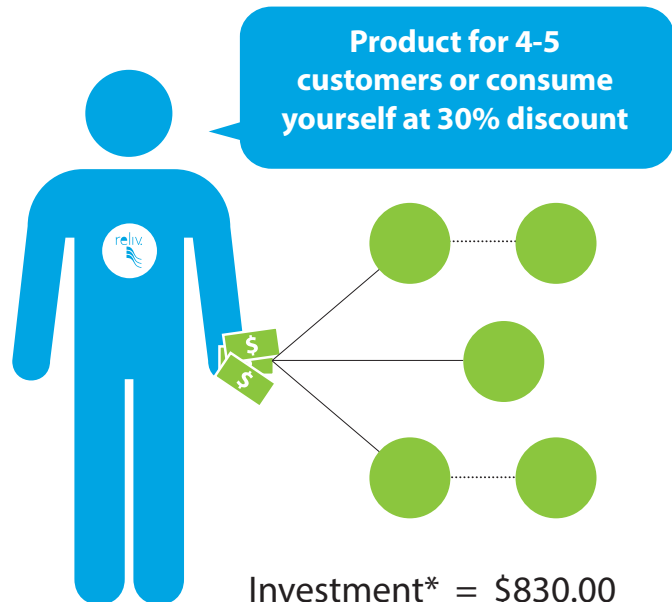

Investment* = $830.00
Profit Range = $50-$360
(5% to 30%)

Distributor

$56 lifetime membership

Enjoy Reliv products at 20% discount

Eligible to sponsor and increase profit/distance level